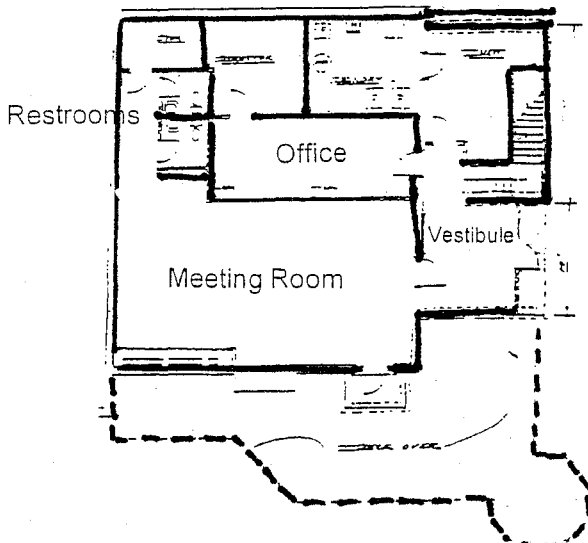

## Lower Level

- Building dimensions: 146' x 54'
- Heating and Air Conditioning
- ADA Bedroom
- 4 Twin Beds per Room
- Private Baths
- Food Service and Linens
- Serene Setting w/ Magnificent View