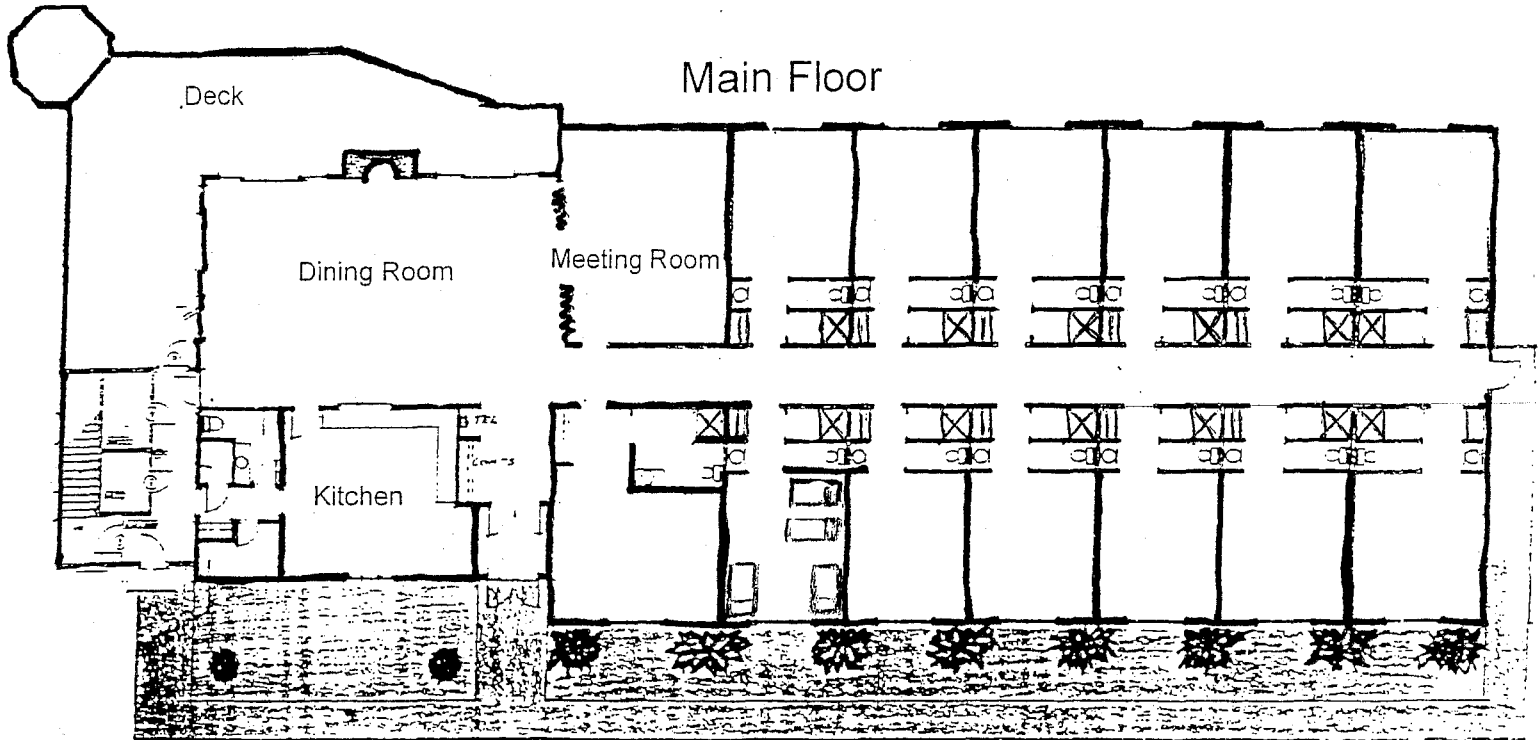

## Lower Level

- Building dimensions: 146' x 54'
- Heating and Air Conditioning
- ADA Bedroom
- 4 Twin Beds per Room
- Private Baths
- Food Service and Linens
- Serene Setting w/ Magnificent View